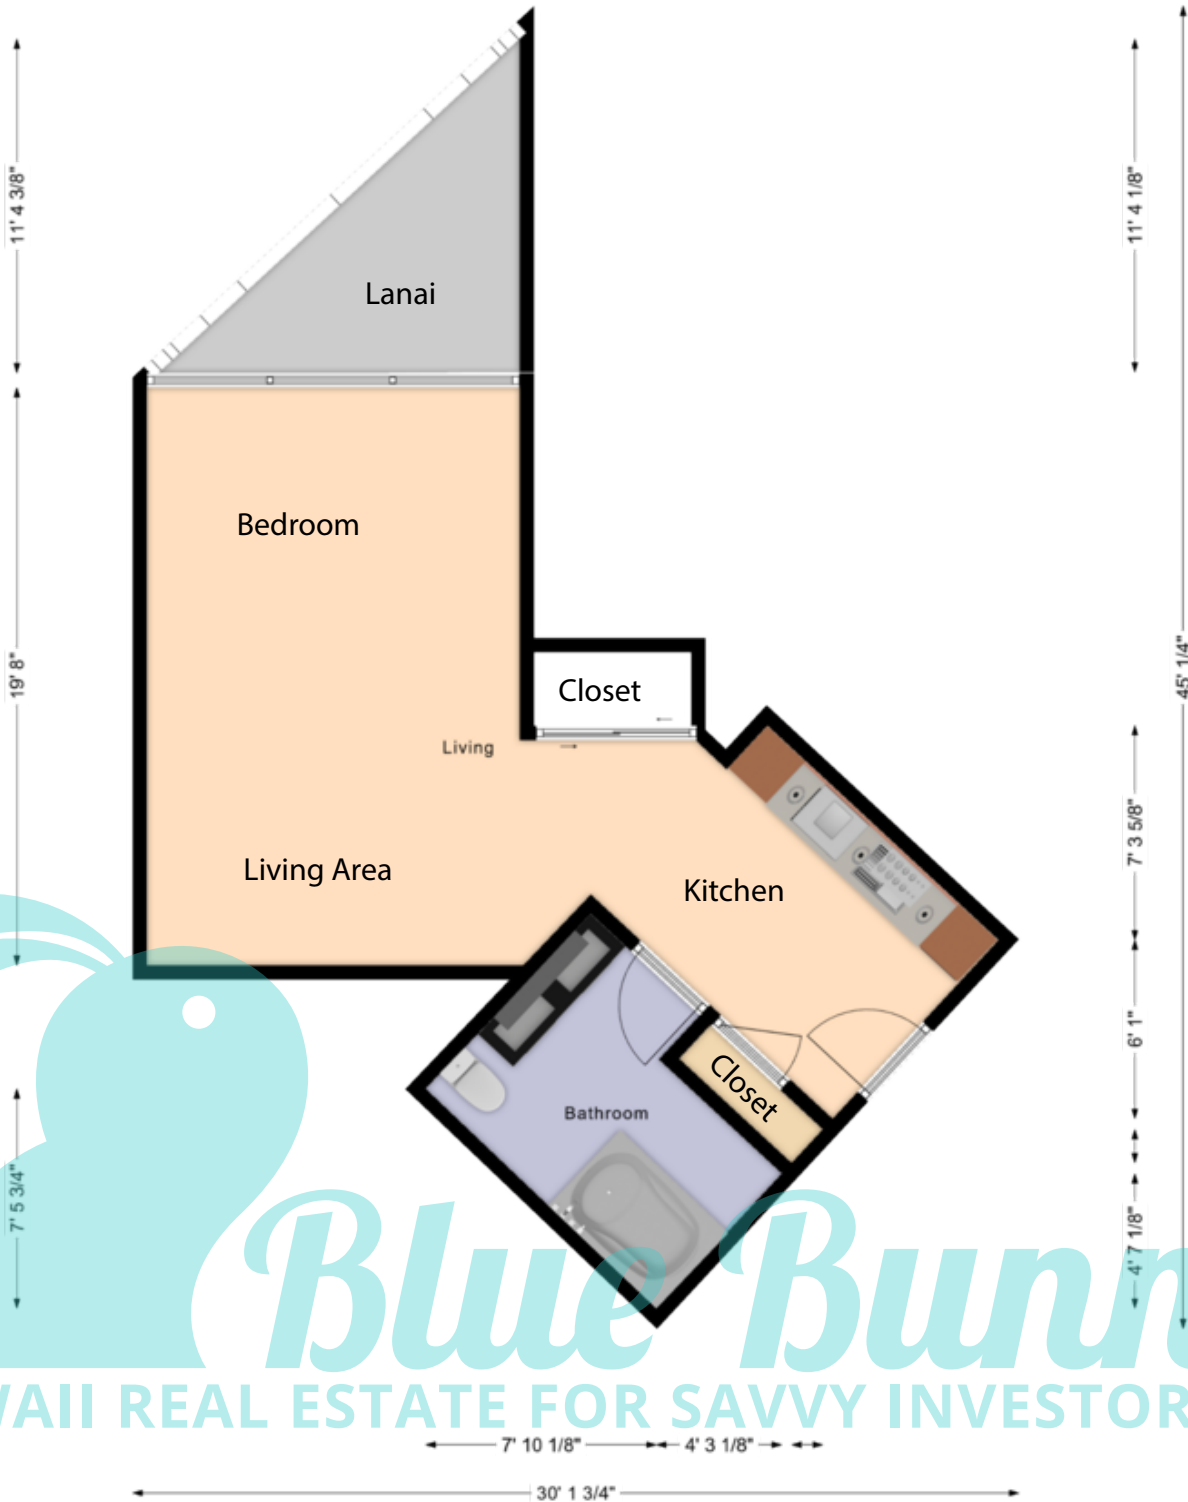

# Trump Tower #2210

TrumpTower2210.com

MLS#202122111

12' 3 3/8" 5' 6 5/8" 7' 10 3/8"

Come enjoy the paradise! Trump International Hotel and Tower is located near Waikiki Beach and surrounded by many shops and restaurant. This beautiful fully-furnished studio unit has wonderful ocean view from balcony and nice kitchen with a two-burner cook top. Watch the waves in the balcony while you enjoy your morning coffee. How about enjoying the sun on Waikiki Beach after the morning coffee? You can enjoy pool and spa in the hotel. It is a turn-key unit, ready to welcome you. Don't miss this golden opportunity!